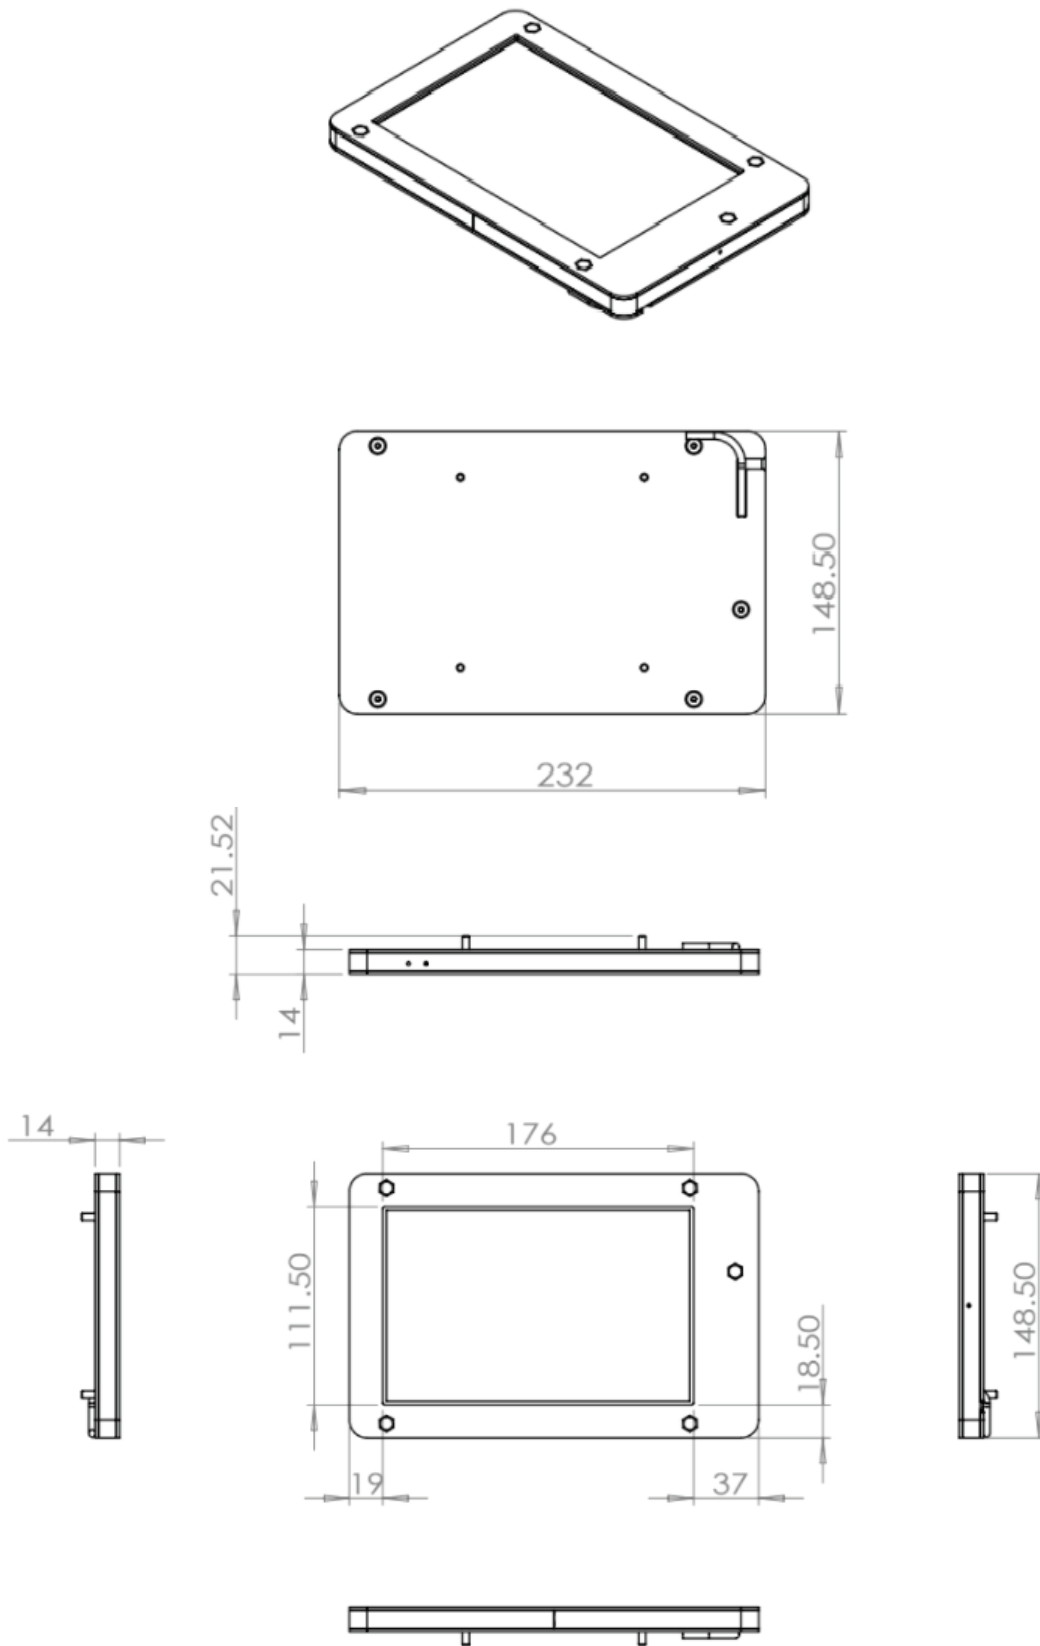

WIFI CALL BUTTON

SA-CB-S-08

TECHNICAL DRAWING

BASIC INFORMATION

Length	232 mm
Width	148.5 mm
Height	14 mm
Weight	1.5 kg
Wifi	802.11 a/b/g/n 2.4+5GHz
Touch Screen Dimension	8 inch